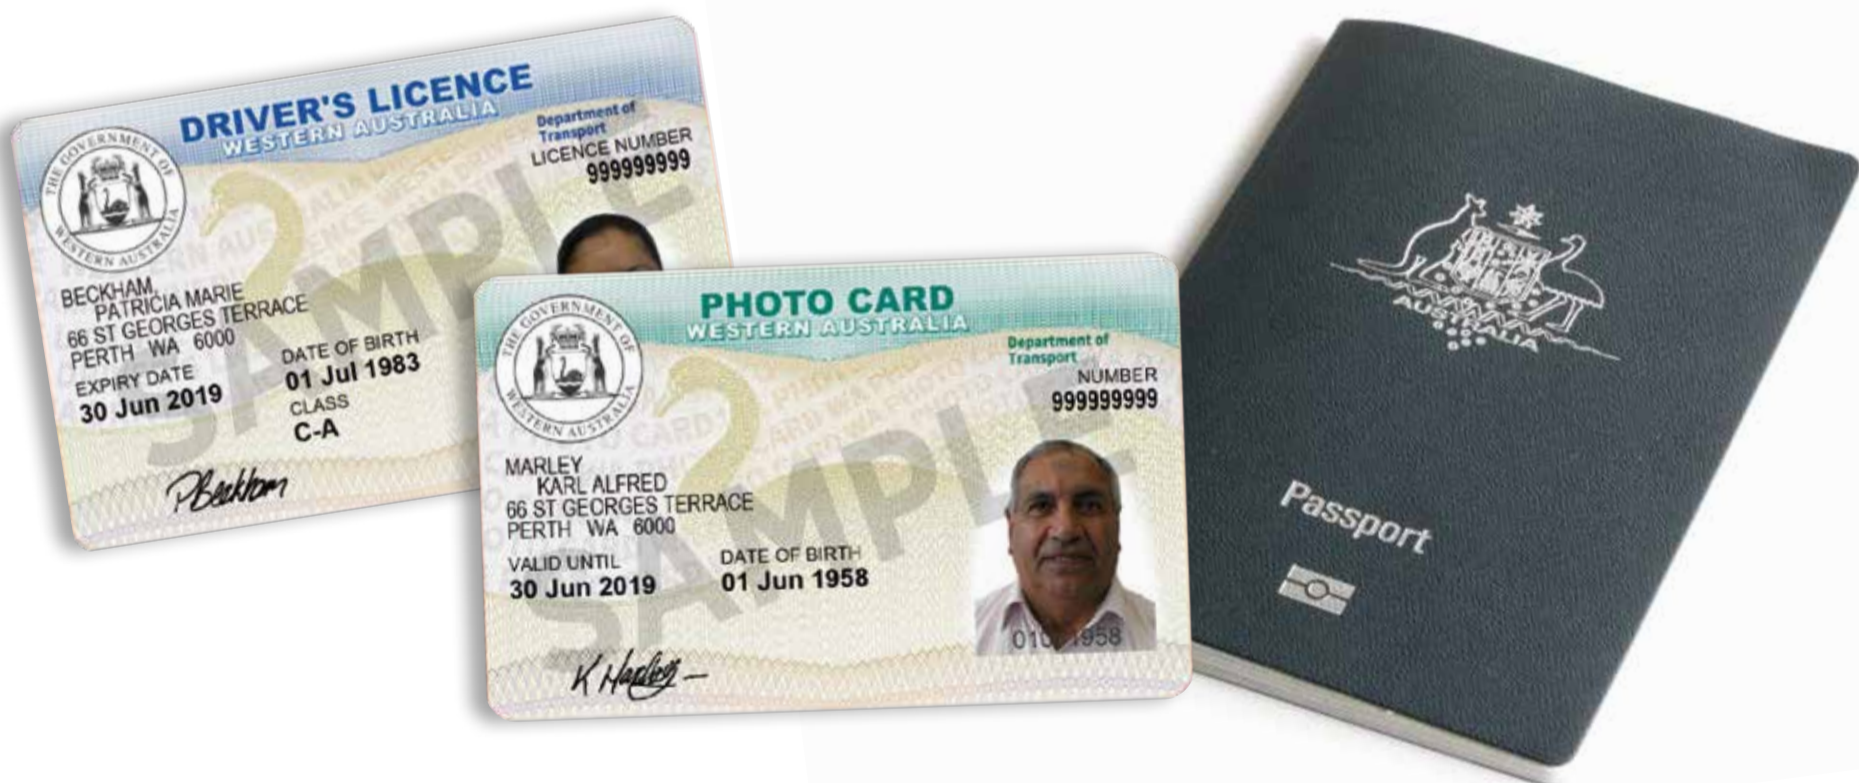

To buy takeaway alcohol You must show approved photo ID

- ✓ an Australian or international driver's licence
- ✓ an Australian or international passport
- ✓ an Australian Government issued photo ID card

*A full list of approved ID is available online.

No ID, no purchase