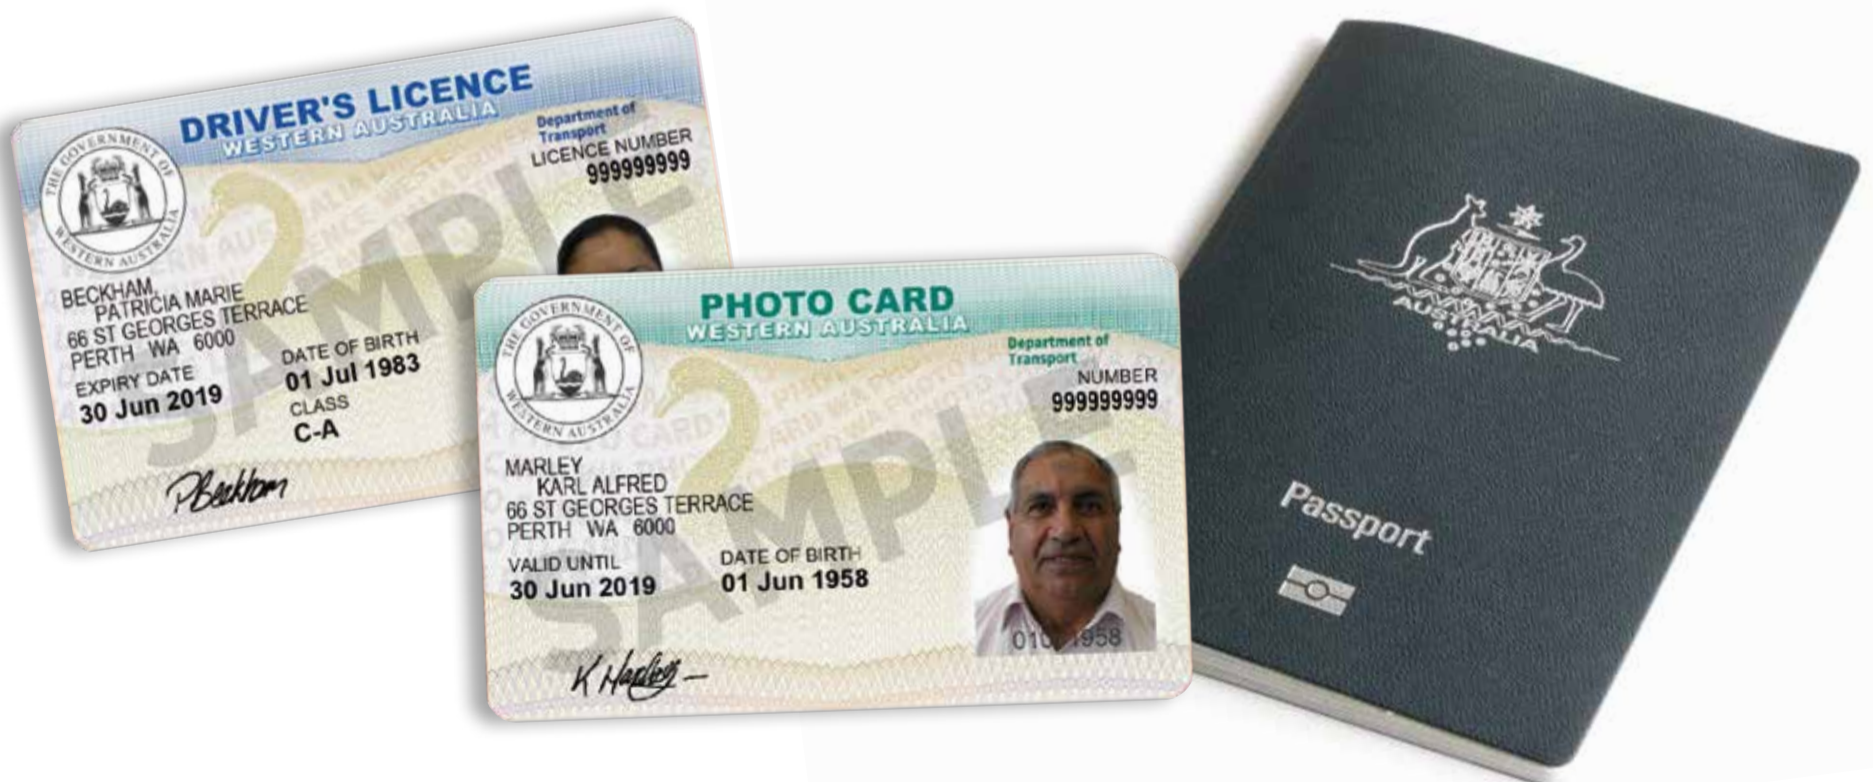

Banned Drinkers Register

in effect in this region

To buy takeaway alcohol, everyone must show approved photo ID such as:

- ✓ an Australian or international driver's licence
- ✓ an Australian or international passport
- ✓ an Australian Government issued photo ID card

A full list of approved ID is available online.

No ID, no purchase