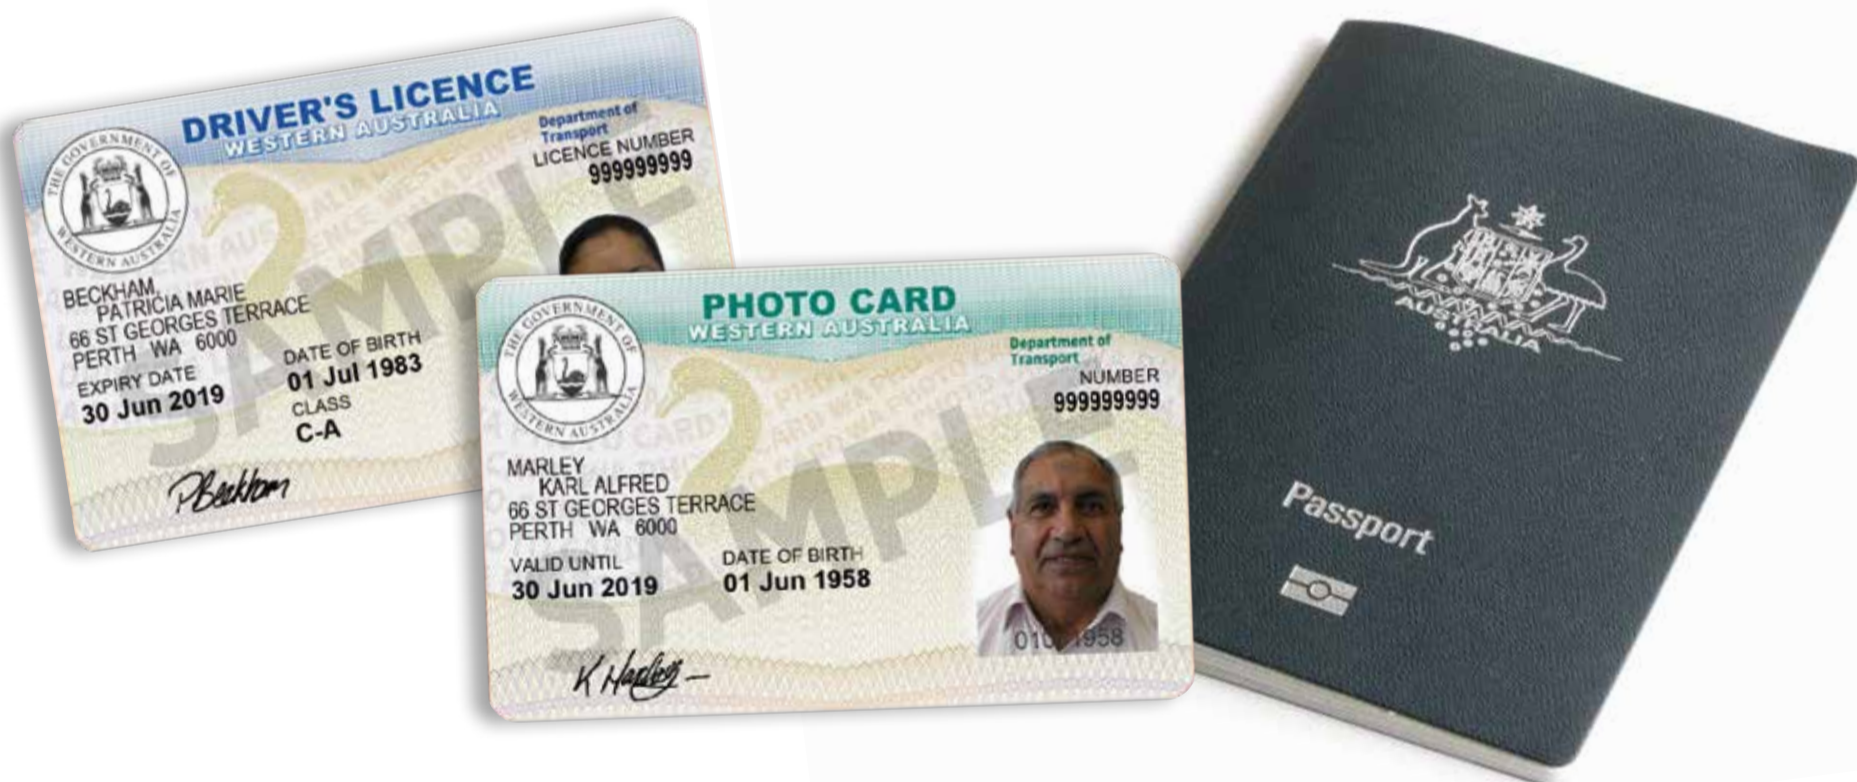

To buy takeaway alcohol You must show approved photo ID

- ✓ an Australian or international driver's licence
- ✓ an Australian or international passport
- ✓ an Australian Government issued photo ID card

* A full list of approved ID is available online.
Valid but expired IDs will be accepted for the purposes
of the Banned Drinkers Register only.

No ID, no purchase