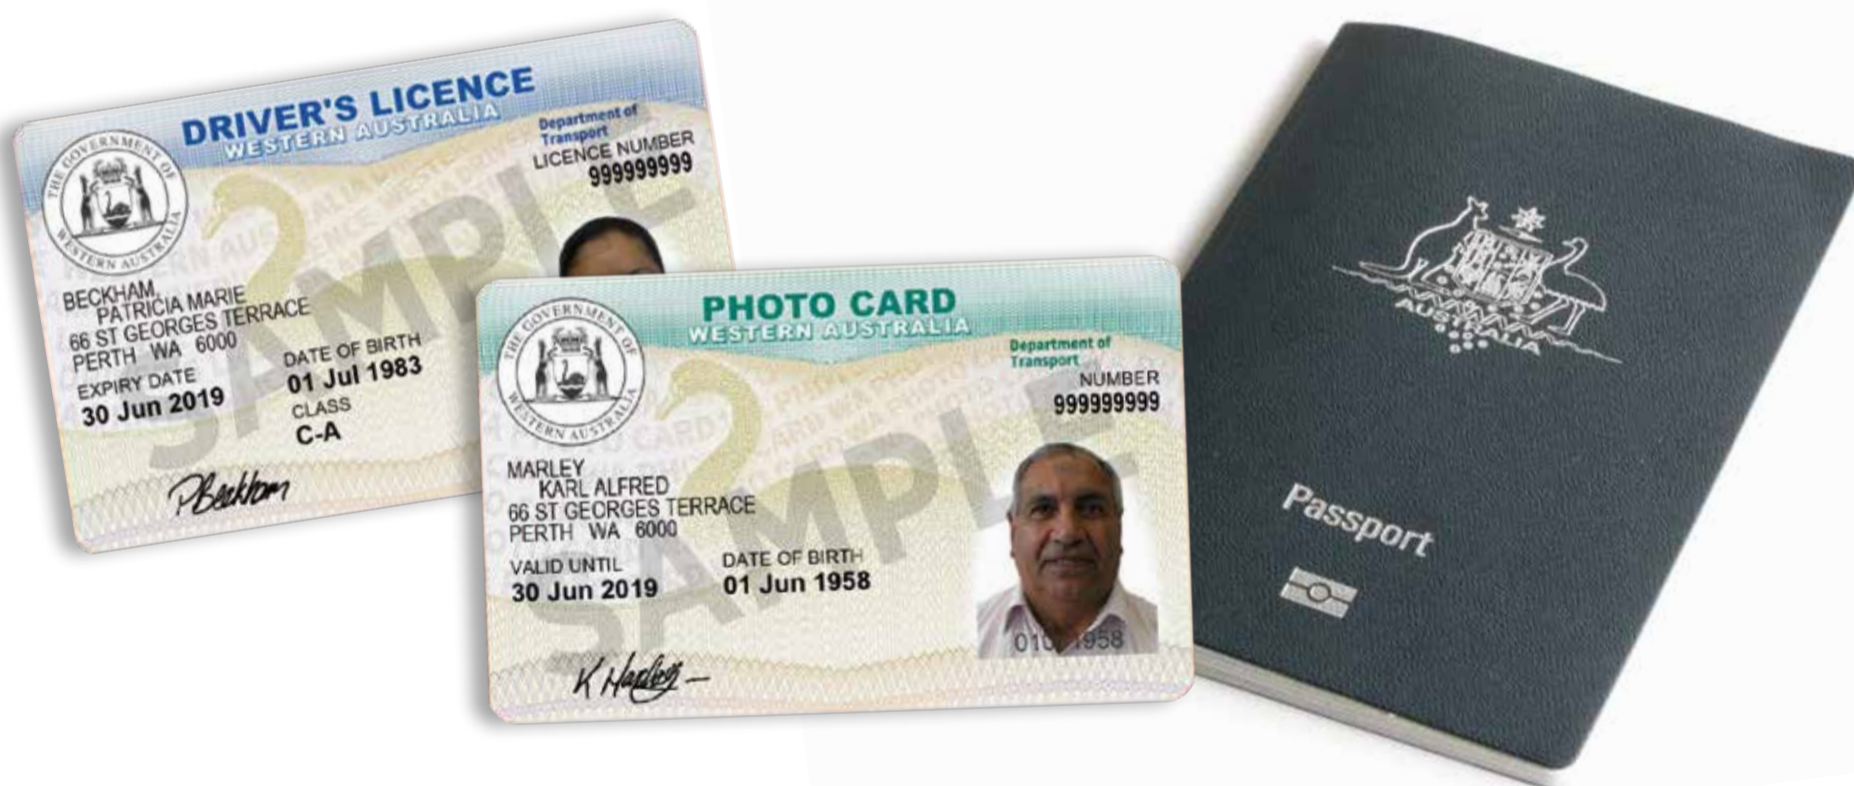

# To buy takeaway alcohol You must show approved photo ID

- ✓ an Australian or international driver's licence
- ✓ an Australian or international passport
- ✓ an Australian Government issued photo ID card

\*A full list of approved ID is available online.

## No ID, no purchase