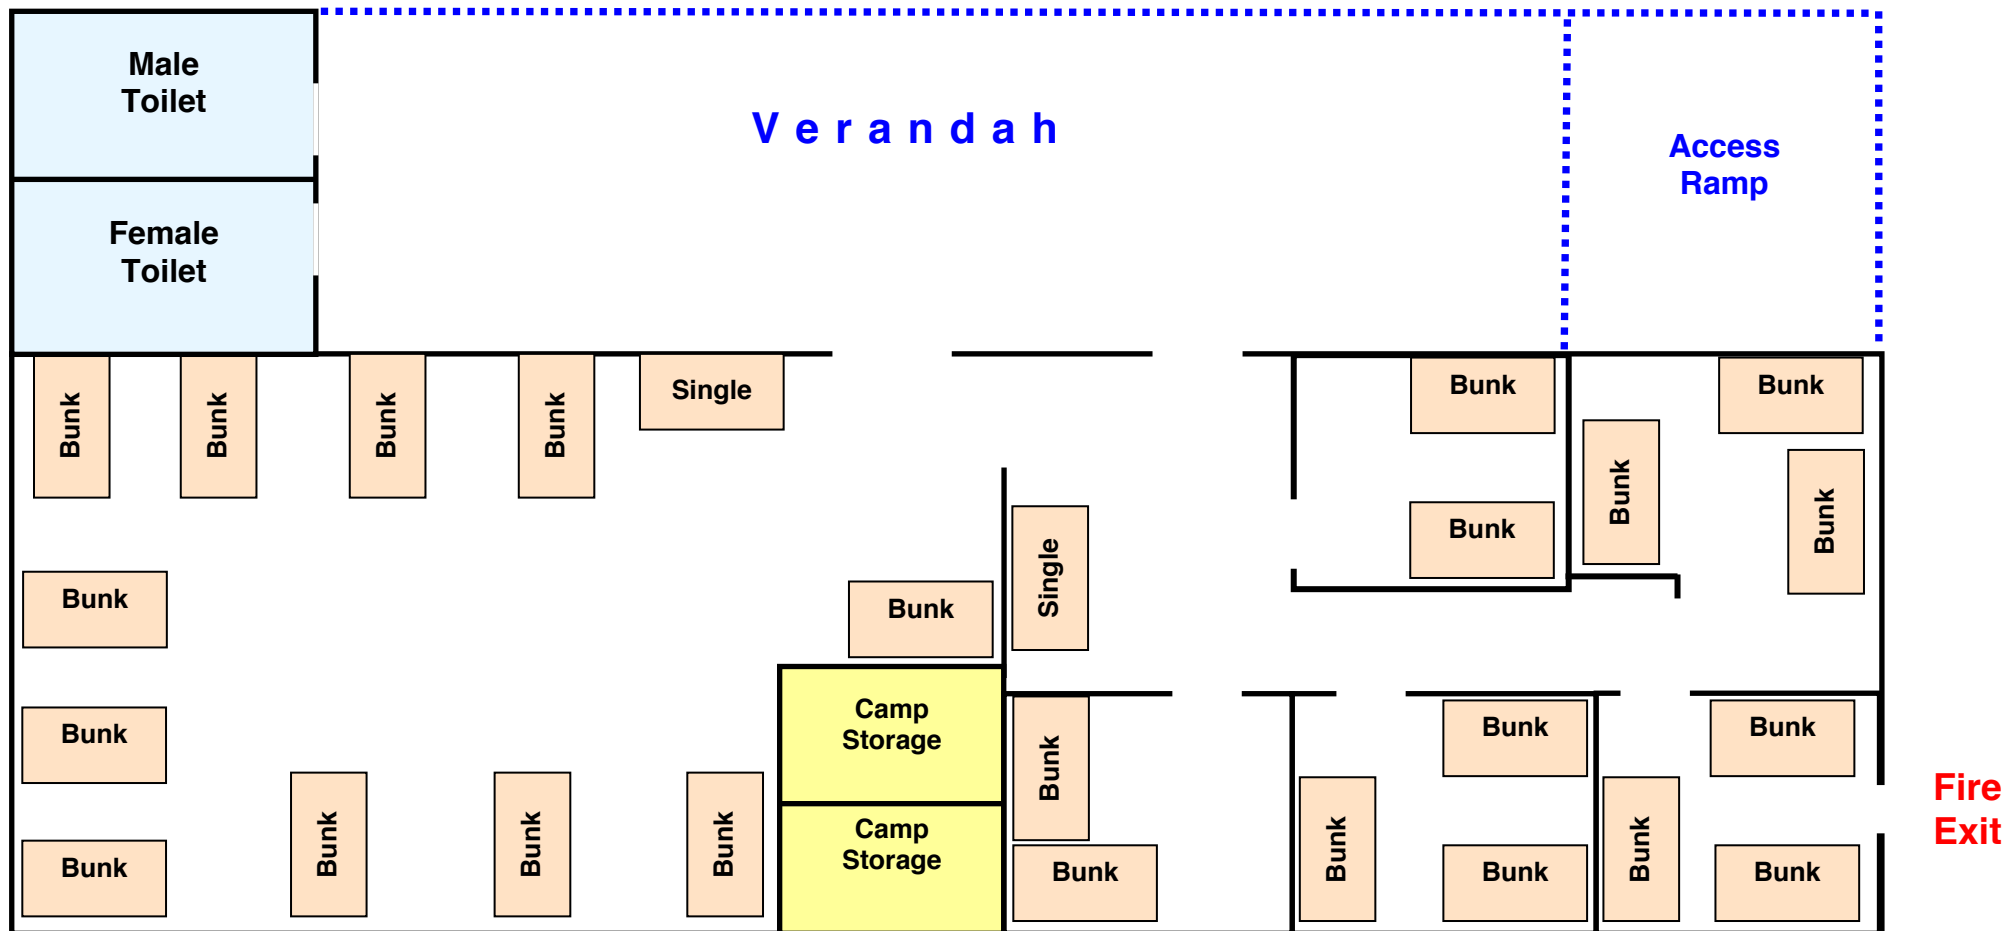

Ern Halliday Recreation Camp

SPINNAKER DORMITORY

(50 beds)

Spinnaker Dormitory has 24 bunk beds and 2 single beds
If self-catering please bring own tea towels, washing-up liquid & scourers